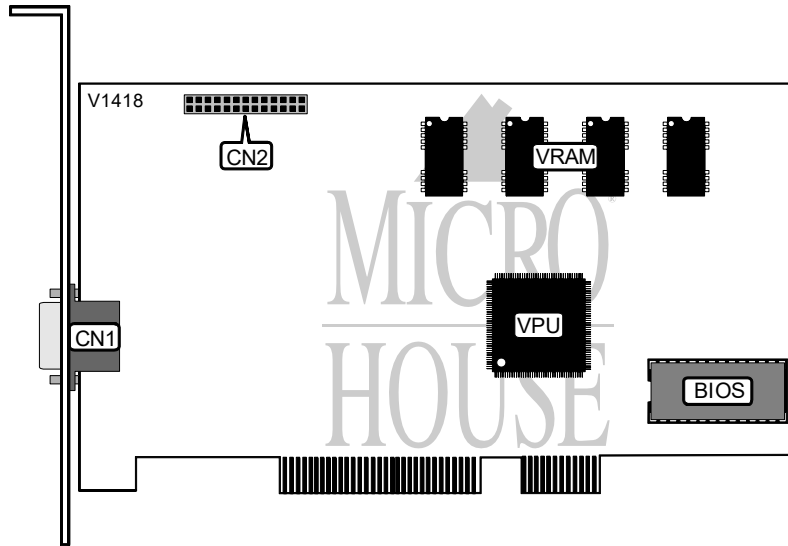

NUMBER NINE VISUAL TECHNOLOGY #9FX MOTION771 PCI

Category	Video
Video Types Supported	XVGA
Video Processor	S3, Inc.
Highest Resolution Supported	1600 x 1200
Data Bus Type	32-bit PCI
Memory Type	VRAM
Maximum Onboard Memory	2MB

CONNECTIONS			
Purpose :	Location	Purpose :	Location
15-pin analog video port	CN1	VGA feature connector	CN2