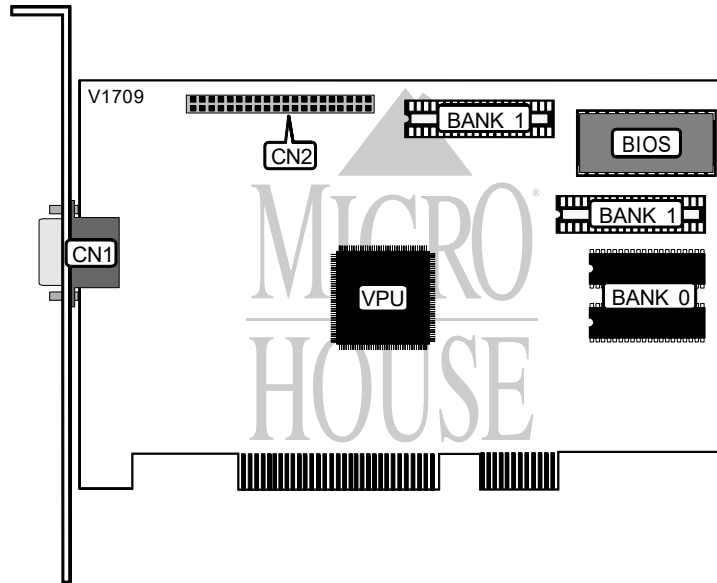

ATI TECHNOLOGIES, INC.
VIDEO XPRESSION, ATI-264VT

Category	Video
Video Types Supported	XVGA
Video Processor	ATI
Highest Resolution Supported	1280 x 1024
Data Bus Type	32-bit PCI
Memory Type	DRAM
Maximum Onboard Memory	2MB

CONNECTIONS			
Purpose	Location	Purpose	Location
15-pin analog video port	CN1	ATI multi-media channel connector	CN2

DRAM CONFIGURATION		
Size	Bank (Bank)
1MB	(2) 256K x 16	NONE
2MB	(2) 256K x 16	(2) 256K x 16